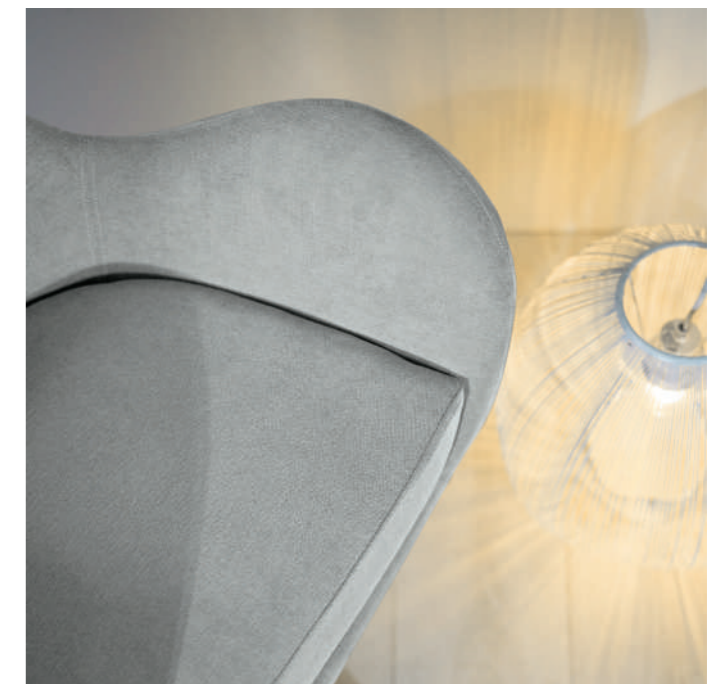

*Upholstered swivel
armchair covered in
aquamarine fabric.*

**OLGA
RE/036/GC**

Poltrona girevole
imbottita,
in tessuto grigio chiaro.

design by Stones Lab

L.P.H. 72 x 64 x 85 cm

*Upholstered swivel
armchair covered in
light grey fabric.*