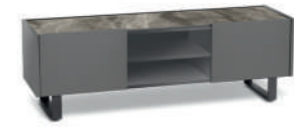

PEGASO PT/010

Porta TV in MDF
verniciato grigio scuro.
Due ante con chiusura
ammortizzata.
Top in ceramica
marmo grigio.

design by Stones Lab

L.P.H. 1400 x 400 x 450 cm

*TV stand in dark
grey MDF.
Two doors with
soft-close system.
Grey marble
ceramic top.*

* Marmo Grigio abbinabile ai tavoli Ceramica 1,
Ceramica 2, Kyoto
* Grey marble matching tables Ceramica 1,
Ceramica 2, Kyoto