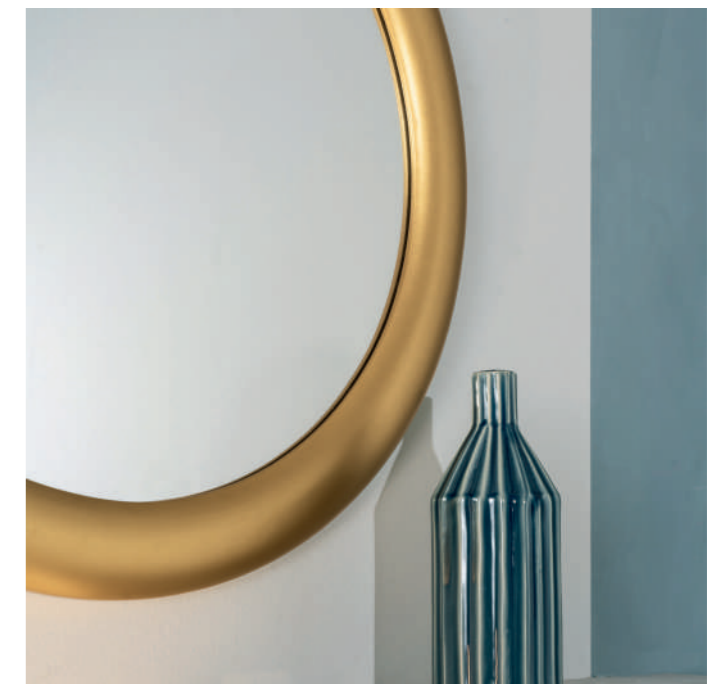

**ICARO
SP/071**

Specchio da parete con
cornice oro.
Struttura in legno.

design by Stones Lab

L.P.H. 80 x 3 x 80 cm

*Wall mirror with
golden frame
Wood structure.*