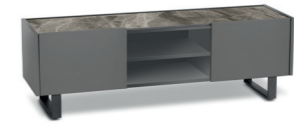

**PEGASO
PT/010**

Porta TV in MDF
verniciato grigio scuro.
Due ante con chiusura
ammortizzata.
Top in ceramica
marmo grigio.

design by Stones Lab

L.P.H. 1400 x 400 x 450 cm

*TV stand in dark
grey MDF.
Two doors with
soft-close system.
Grey marble
ceramic top.*

* Marmo Grigio abbinabile ai tavoli Ceramica 1,
Ceramica 2, Kyoto
* Grey marble matching tables Ceramica 1,
Ceramica 2, Kyoto